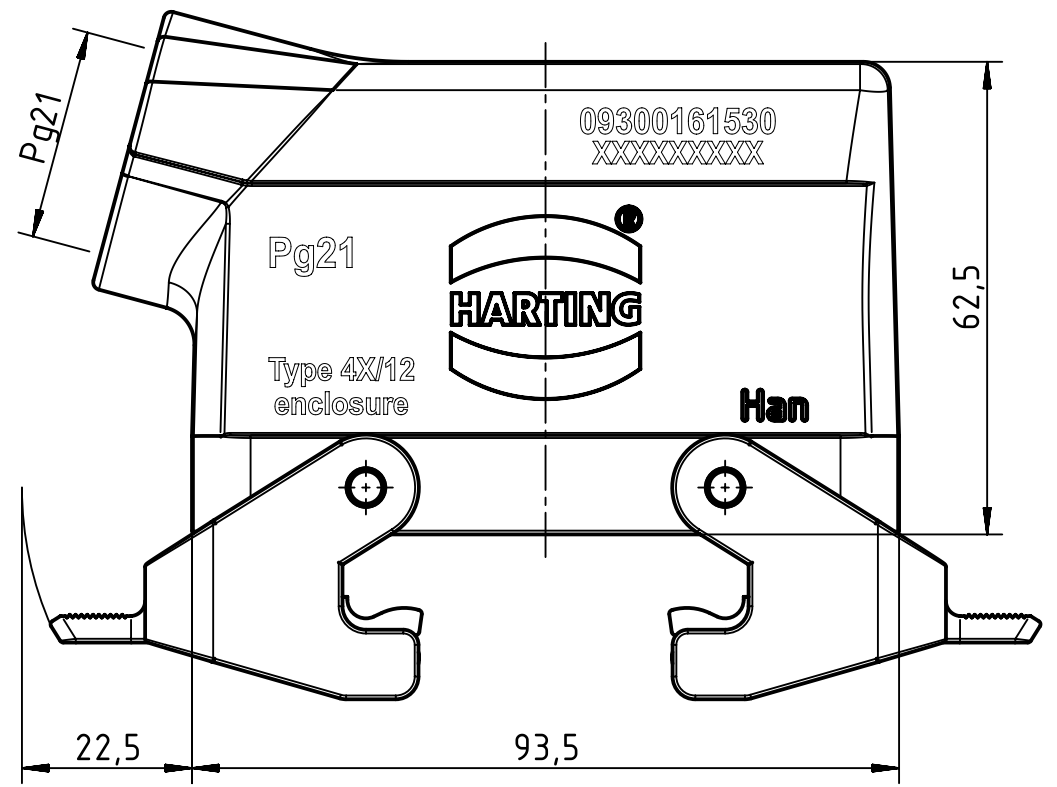

1 2 3 4 5 6

A

B

C

D

	All Dimensions in mm Original Size DIN A4		Scale 1:1	Free size tol.		Ref.
			Created by SPRENB	Inspected by GERB	Standardisation RUETERA	Sub.
All rights reserved Department EL PD		HARTING Electric GmbH & Co. KG D-32339 Espelkamp		Title Han B Hood Side Entry LC 2 Levers PG 21		Date 2020-01-06
				State Final Release		Doc-Key / ECM-Nr. 100181594/UGD/004/D 500000163000
				Type TB	Number 09 30 016 1530	Rev. D Page 1/1