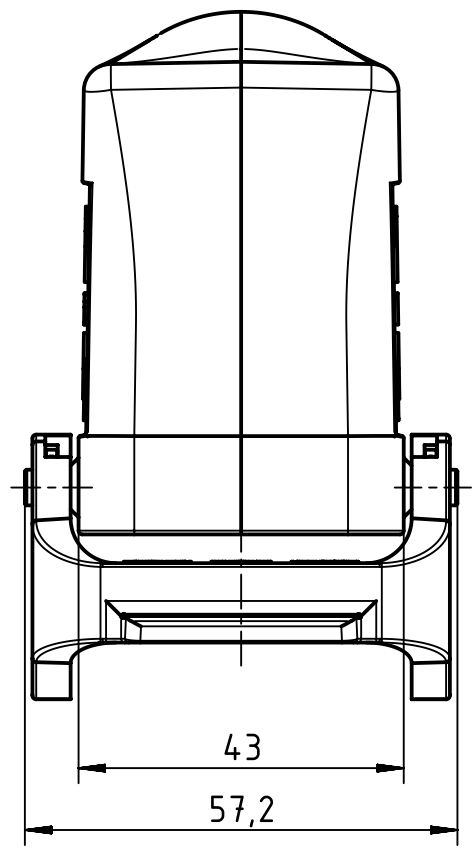

1 2 3 4 5 6

A

B

C

D

	All Dimensions in mm Original Size DIN A4		Scale 1:1	Free size tol.		Ref.
			Created by SPRENB	Inspected by GERB	Standardisation RUETERA	Sub.
All rights reserved Department EL PD		HARTING Electric GmbH & Co. KG D-32339 Espelkamp		Title Han B Hood Side Entry LC 2 Levers PG 21		Date 2020-01-06
				State Final Release		Doc-Key / ECM-Nr. 100181594/UGD/004/D 500000163000
				Type TB	Number 09 30 016 1530	Rev. D Page 1/1