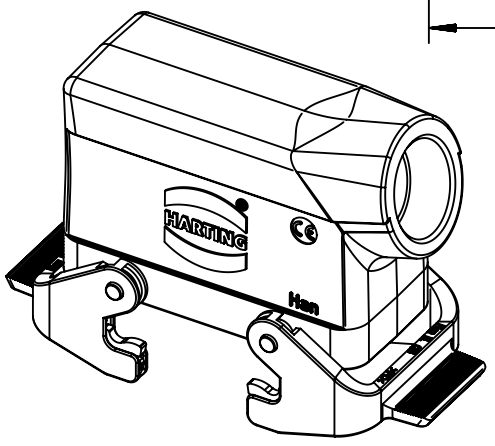

1 2 3 4 5 6

A

B

C

D

	All Dimensions in mm Original Size DIN A4		Scale 1:1	Free size tol.		Ref.
			Created by SPRENB	Inspected by GERB	Standardisation RUETERA	Sub.
All rights reserved Department EL PD		HARTING Electric GmbH & Co. KG D-32339 Espelkamp		Title Han B Hood Side Entry LC 2 Levers PG 21		Date 2020-01-06
				State Final Release		Doc-Key / ECM-Nr. 100181594/UGD/004/D 500000163000
				Type TB	Number 09 30 016 1530	Rev. D Page 1/1