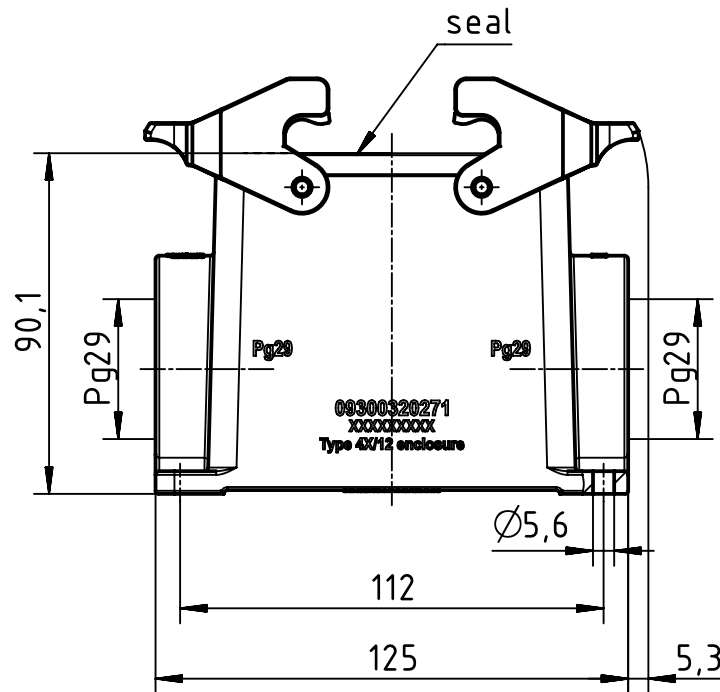

A

B

C

D

	All Dimensions in mm Original Size DIN A4		Scale 1:2	Free size tol.		Ref.
						Sub.
	All rights reserved		Created by HELLMANN	Inspected by GERB	Standardisation GARSKE	Date 2020-08-20
	Department EL PD					State Final Release
HARTING Electric GmbH & Co. KG D-32339 Espelkamp			Title Han B Base Surface HC 2 Levers 2 Entries			Doc-Key / ECM-Nr. 100118538/UGD/005/B 500000177800
			Type TB	Number 09 30 032 0271		Rev. B
					Page 1/1	