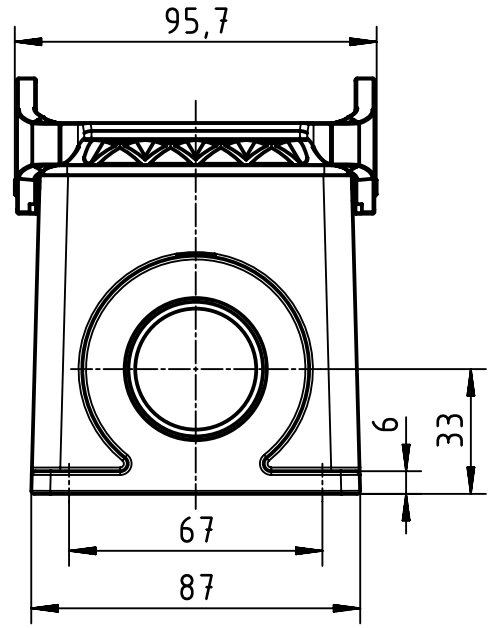

A

B

C

D

	All Dimensions in mm Original Size DIN A4		Scale 1:2	Free size tol.		Ref.
						Sub.
	All rights reserved		Created by HELLMANN	Inspected by GERB	Standardisation GARSKE	Date 2020-08-20
	Department EL PD					State Final Release
HARTING Electric GmbH & Co. KG D-32339 Espelkamp			Title Han B Base Surface HC 2 Levers 2 Entries			Doc-Key / ECM-Nr. 100118538/UGD/005/B 500000177800
			Type TB	Number 09 30 032 0271		Rev. B
					Page 1/1	