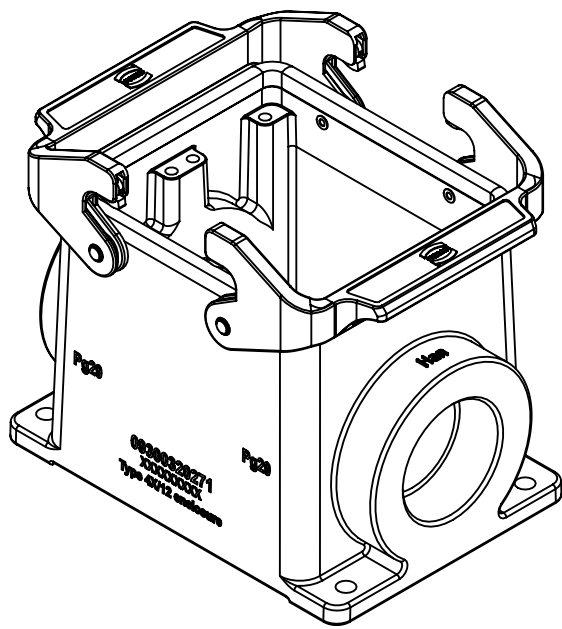

A

B

C

D

	All Dimensions in mm Original Size DIN A4		Scale 1:2	Free size tol.		Ref.
						Sub.
	All rights reserved		Created by HELLMANN	Inspected by GERB	Standardisation GARSKE	Date 2020-08-20
	Department EL PD					State Final Release
HARTING Electric GmbH & Co. KG D-32339 Espelkamp			Title Han B Base Surface HC 2 Levers 2 Entries			Doc-Key / ECM-Nr. 100118538/UGD/005/B 500000177800
			Type TB	Number 09 30 032 0271		Rev. B
					Page 1/1	