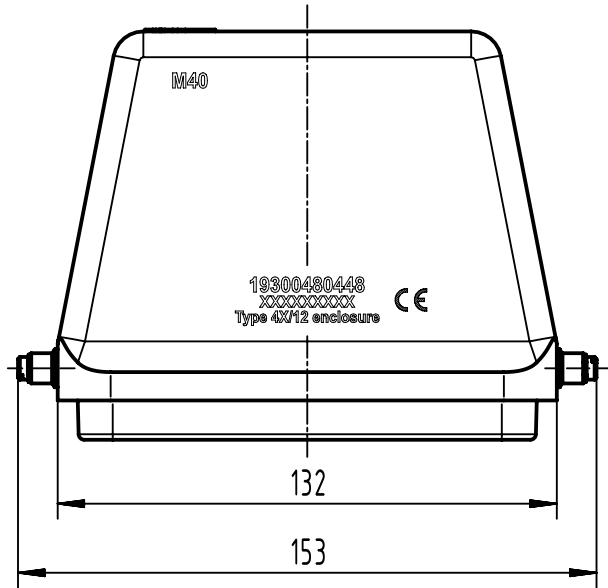

1 2 3 4 5 6

A

B

C

D

	All rights reserved Department EL PD	All Dimensions in mm Original Size DIN A4		Scale 1:2	Free size tol.		Ref.	
		HARTING D-32339 Espelkamp		Created by HELLMANN	Inspected by GERB	Standardisation 302077	Date 2021-03-16	State Final Release
Title Han 48 B Hood Top Entry M40							Doc-Key / ECM-Nr. 100173590/UGD/004/D 500000190675	
Type TB				Number 19 30 048 0448			Rev. D	Page 1/1