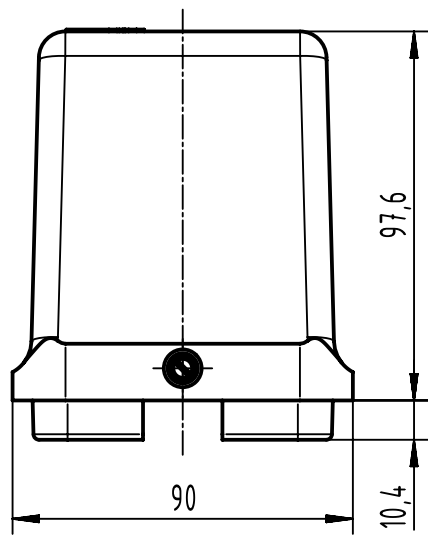

1 2 3 4 5 6

A

B

C

D

	All rights reserved Department EL PD	All Dimensions in mm Original Size DIN A4		Scale 1:2	Free size tol.		Ref.	
		HARTING D-32339 Espelkamp		Created by HELLMANN	Inspected by GERB	Standardisation 302077	Date 2021-03-16	State Final Release
Title Han 48 B Hood Top Entry M40							Doc-Key / ECM-Nr. 100173590/UGD/004/D 500000190675	
Type TB				Number 19 30 048 0448			Rev. D	Page 1/1