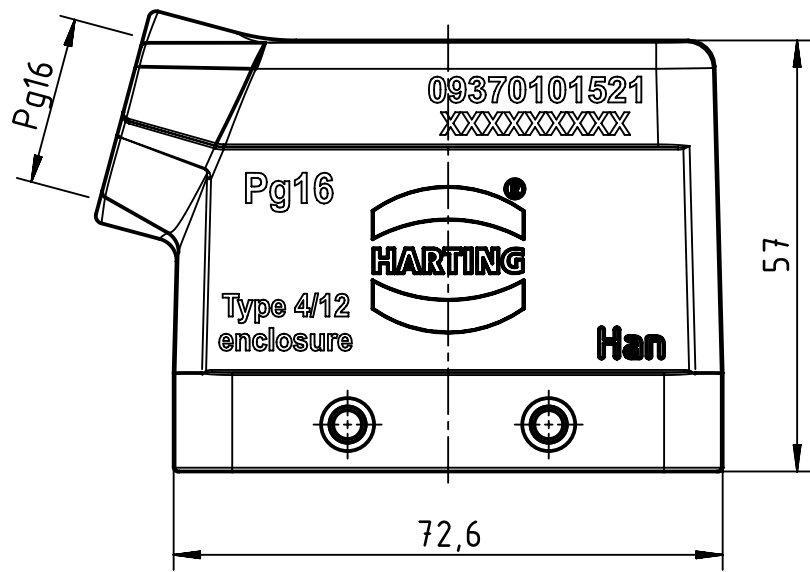

1 2 3 4 5 6

A

B

C

D

	All Dimensions in mm Original Size DIN A4		Scale 1:1	Free size tol.		Ref.		
						Sub.		
	All rights reserved		Created by HELLMANN	Inspected by GERB	Standardisation GARSKE	Date 2019-11-29	State Final Release	
	Department EL PD		Title Han M Hood Side Entry LC 4 Pegs PG 16				Doc-Key / ECM-Nr. 100181507/UGD/004/E 500000161582	
HARTING Electric GmbH & Co. KG D-32339 Espelkamp			Type TB	Number 09 37 010 1521			Rev. E	Page 1/1