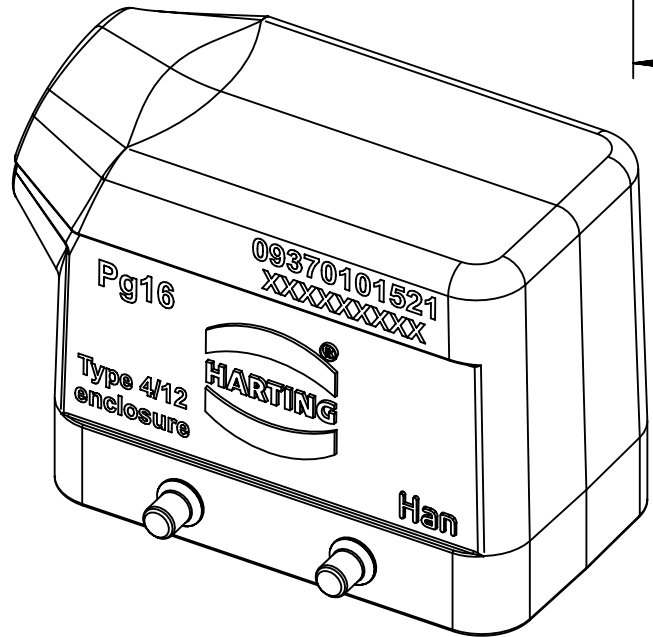

1 2 3 4 5 6

A

B

C

D

	All Dimensions in mm Original Size DIN A4		Scale 1:1	Free size tol.		Ref.		
						Sub.		
	All rights reserved		Created by HELLMANN	Inspected by GERB	Standardisation GARSKE	Date 2019-11-29	State Final Release	
	Department EL PD		Title Han M Hood Side Entry LC 4 Pegs PG 16				Doc-Key / ECM-Nr. 100181507/UGD/004/E 500000161582	
HARTING Electric GmbH & Co. KG D-32339 Espelkamp			Type TB	Number 09 37 010 1521			Rev. E	Page 1/1