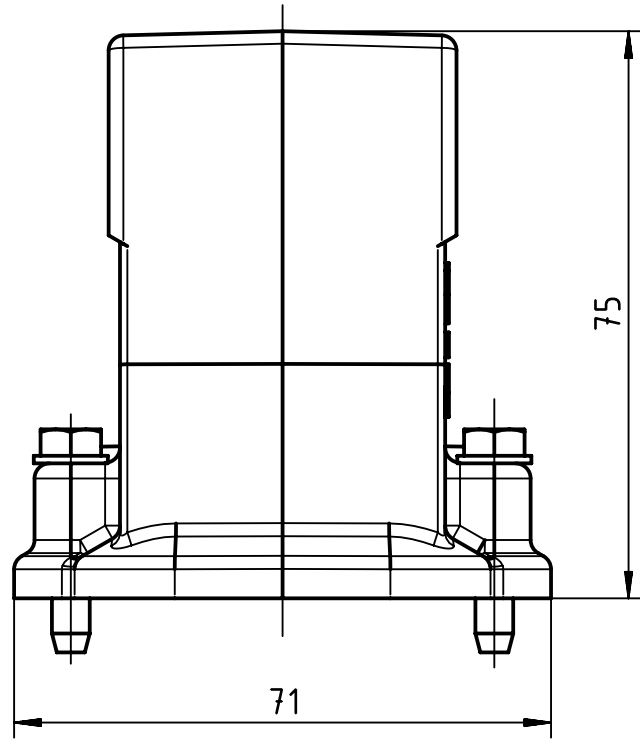

1 2 3 4 5 6

A  
B  
C  
D

Z (2:1)

	All rights reserved		Created by MEYERLE		Inspected by GERB		Standardisation 302077		Date 2021-04-23		State Final Release		
	Department EL PD		Title Han EMC 40 Hood Side Entry PG 21		Number 09 62 040 0540		Doc-Key / ECM-Nr. 100200135/UGD/002/B 500000193458		Rev. B		Page 1/1		
 All Dimensions in mm Original Size DIN A4			Scale 1:1		Free size tol.		Ref.		Sub.				
			D-32339 Espelkamp										