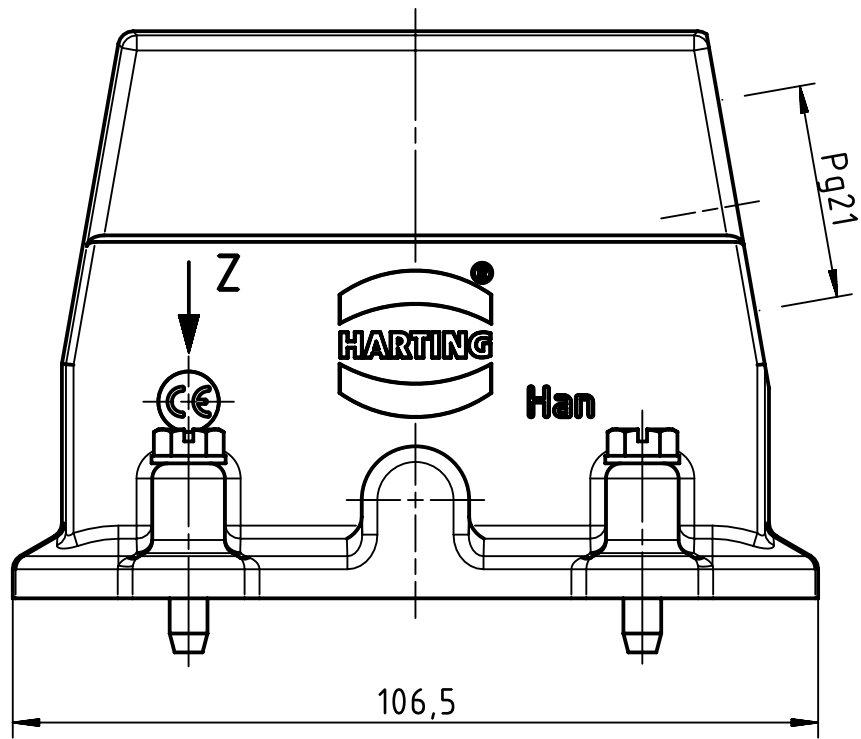

1 2 3 4 5 6

A  
B  
C  
D

Z (2:1)

	All rights reserved		Created by MEYERLE		Inspected by GERB		Standardisation 302077		Date 2021-04-23		State Final Release		
	Department EL PD		Title Han EMC 40 Hood Side Entry PG 21		Number 09 62 040 0540		Doc-Key / ECM-Nr. 100200135/UGD/002/B 500000193458		Rev. B		Page 1/1		
 All Dimensions in mm Original Size DIN A4			Scale 1:1		Free size tol.		Ref.		Sub.				
			D-32339 Espelkamp										