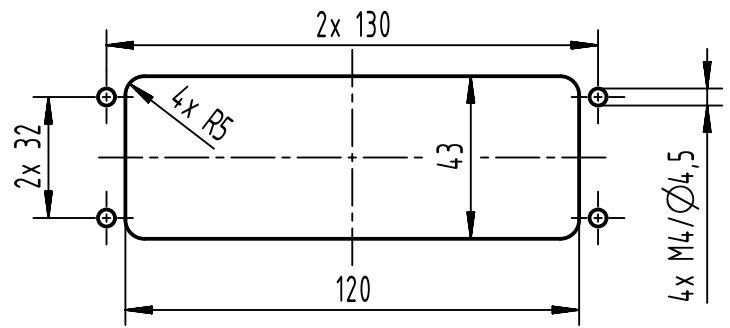

1 2 3 4 5 6

A
B
C
D

panel cut out (1:2)

	All Dimensions in mm Original Size DIN A4	Scale	Free size tol.		Ref.
		1:1			Sub.
	All rights reserved Department EL PD	Created by	Inspected by	Standardisation	Date
		WENE	LUOK	302077	2021-07-06
HARTING D-32339 Espelkamp		Title			Doc-Key / ECM-Nr. 100888624/UGD/001/B 500000198652
		Han 24EMC/B-HBM-Rear Fit-SL-w/o frame			
		Type	Number	Rev.	Page
		TB	09 62 824 0398	B	1/1