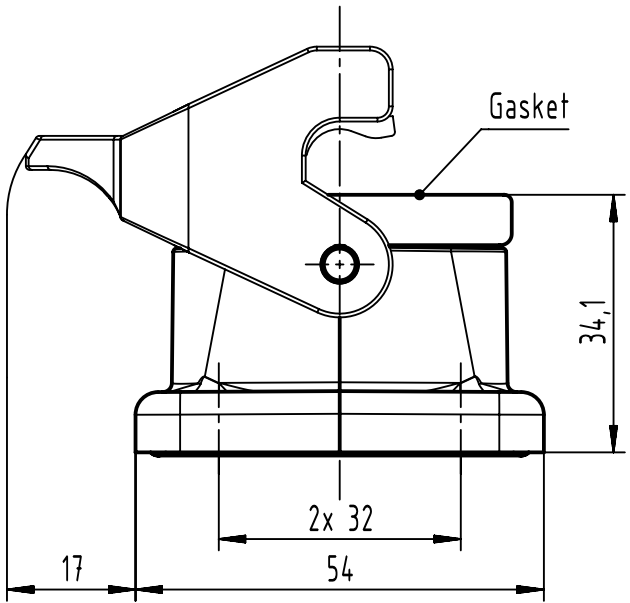

1 2 3 4 5 6

A
B
C
D

panel cut out (1:2)

	All Dimensions in mm Original Size DIN A4	Scale	Free size tol.		Ref.
		1:1			Sub.
	All rights reserved Department EL PD	Created by	Inspected by	Standardisation	Date
		WENE	LUOK	302077	2021-07-06
HARTING D-32339 Espelkamp		Title			Doc-Key / ECM-Nr. 100888624/UGD/001/B 500000198652
		Han 24EMC/B-HBM-Rear Fit-SL-w/o frame			
		Type	Number	Rev.	Page
		TB	09 62 824 0398	B	1/1