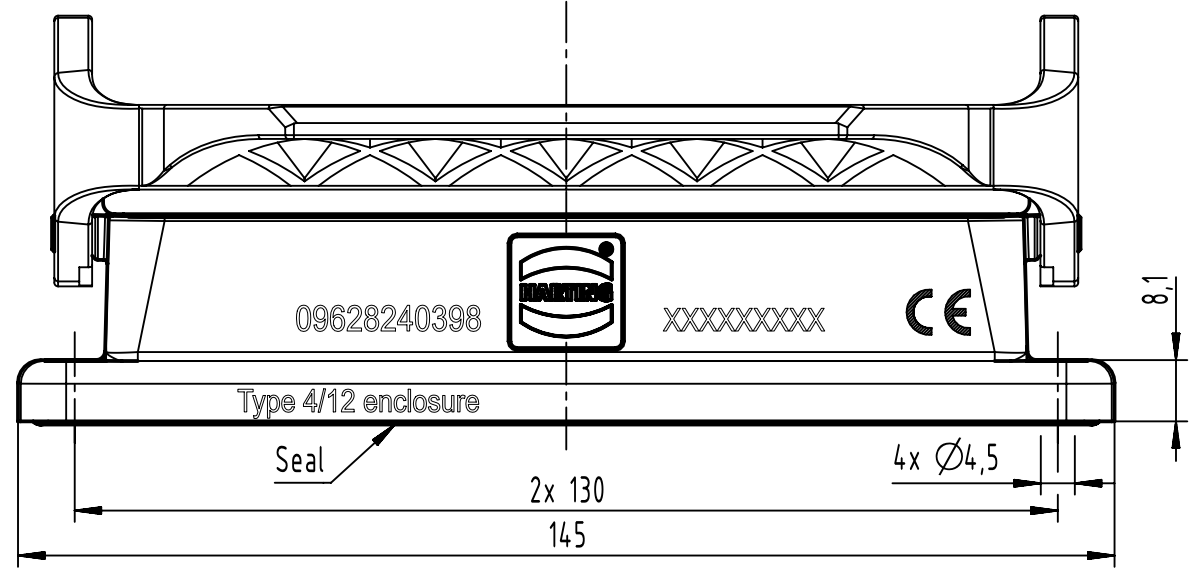

1 2 3 4 5 6

A
B
C
D

panel cut out (1:2)

	All Dimensions in mm Original Size DIN A4	Scale	Free size tol.		Ref.
		1:1			Sub.
	All rights reserved Department EL PD	Created by	Inspected by	Standardisation	Date
		WENE	LUOK	302077	2021-07-06
HARTING D-32339 Espelkamp		Title			Doc-Key / ECM-Nr. 100888624/UGD/001/B 500000198652
		Han 24EMC/B-HBM-Rear Fit-SL-w/o frame			
		Type	Number	Rev.	Page
		TB	09 62 824 0398	B	1/1